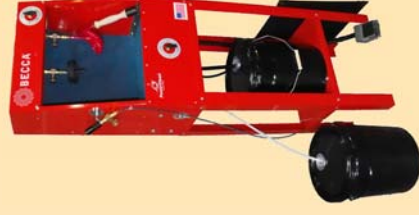

Solvent

S40M
Manual
Spray Gun Cleaner
Economy
 -Table Top or Cart Mount
 -Wall Mount (Optional)
 -Stand w/ Legs (Optional)

S50M
Manual Flex
Spray Gun Cleaner
 -Table Top or Cart Mount
 -Wall Mount (Optional)
 -Stand w/ Legs (Optional)