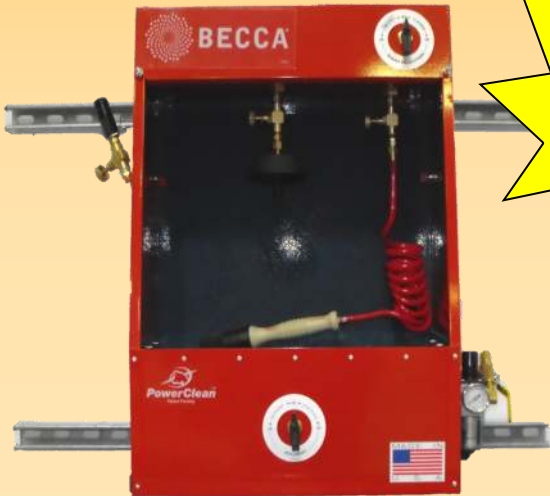

## Manual Flex Solvent Spray Gun Cleaner

Check out our  
Brief  
Training Videos at  
[www.beccainc.com](http://www.beccainc.com)

Shown with Optional Wall Mount Kit

Can be Table Top or Cart Mounted

Shown with Optional  
Mounting Stand  
with Legs Kit and  
Optional Solvent Cans

# S50M

## Manual Flex Solvent Spray Gun Cleaner

The New BECCA S50M Manual Flex Spray Gun Cleaner is designed to meet the challenges of getting solvent spray guns clean quickly....

- Cleans all of the fluid passageways
- Protects air passageways to prevent contamination and corrosion

### Product Specifications:

Dimensions:

Overall:

24”H x 18”W x 12”L

610 mm x 457 mm x 305 mm

Working: (Stainless Basin)

12”D x 16.75”W x 14”H

305 mm x 426mm x 356 mm